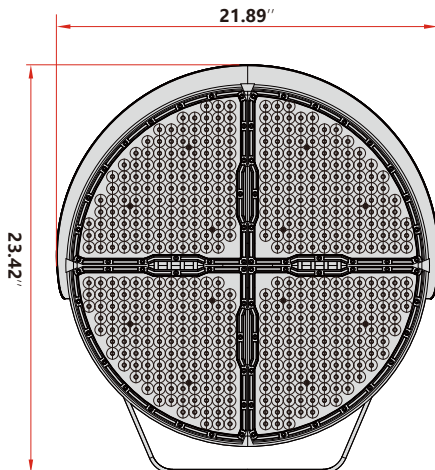

G5 LED STADIUM LIGHTING

1400W, 1500W, 1600W

FEATURES

- Very low windage area (EPA)
- Only 556mm in diameter can easily replace HID / MH / HPS fixtures on existing poles, wiring and mounting arms
- Light weight design ensures less force on poles
- Unique hollow design for excellent heat dissipation

DIMENSION & WEIGHT

PHOTOMETRICS

ORDERING INFORMATION

EXAMPLE PART #: ST-RSL - 1400 - NICHIA - MEANWELL- 3K- 70-15° - 100/277V

ST-RSL							
SERIES	WATTS	LED LIGHT SOURCE	DRIVER	CCT	CRI	LENS	INPUT POWER
ST-RSL	1400 1500 1600	NICHIA OSRAM	MEANWELL INVENTRONICS	3K-3000k 4K-4000k 5K-5000k 5.7K-5700k 6.5K-6500k	70 80 90	15°	100-277V 180-528V (Optional)

SPECIFICATIONS

Beam Angle | 15°

Lumen Output | 182,000LM / 195,000LM / 208,000LM

OPERATING TEMPERATURE | -40°C to 50°C

IP RATING | Standard with IP 65, IP66 is optional

LIFE TIME | 50,000hours

Other Details