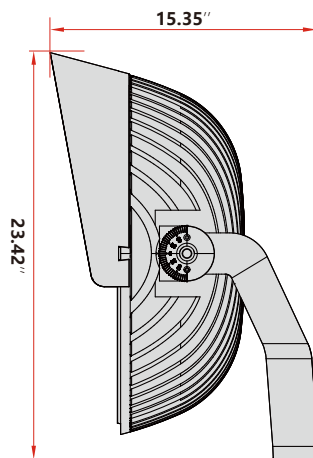

G5 LED STADIUM LIGHTING

1400W, 1500W, 1600W

FEATURES

- Very low windage area (EPA)
- Only 556mm in diameter can easily replace HID / MH / HPS fixtures on existing poles, wiring and mounting arms
- Light weight design ensures less force on poles
- Unique hollow design for excellent heat dissipation

DIMENSION & WEIGHT

PHOTOMETRICS

ORDERING INFORMATION

EXAMPLE PART #: ST-RSL - 1400 - NICHIA - MEANWELL- 3K- 70-15° - 100/277V

ST-RSL							
SERIES	WATTS	LED LIGHT SOURCE	DRIVER	CCT	CRI	LENS	INPUT POWER
ST-RSL	1400 1500 1600	NICHIA OSRAM	MEANWELL INVENTRONICS	3K-3000k 4K-4000k 5K-5000k 5.7K-5700k 6.5K-6500k	70 80 90	15°	100-277V 180-528V (Optional)