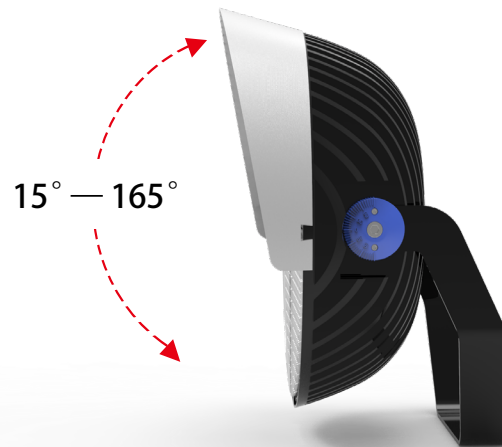

SPARE PARTS (Order accessories as separate part number from your Fixture Model No.)

VGS: Visor Glare Shield

Remote Drivers

Distance from Luminaire May Not Exceed 100' .
Standard Remote Driver Distance from Luminaire is 6'
unless Otherwise Specified.

Adapters

NOTE: We can customize different
types adapters and arms.

Visors

①

②

③

Come standard with type 1 Visor, other types need to be customized.

ADJUSTABLE MOUNT

Adjustable loop mounting bracket rotates 15° —165° for convenient optical control and easy replacement of existing fixture installations.

Shineto Lighting USA LLC

Add:708-710 Armstrong Dr. Buffalo Grove, IL60089
Ph : (224)567-8070 M:(847)899-1678
Email:Sales@shine2sportslighting.com