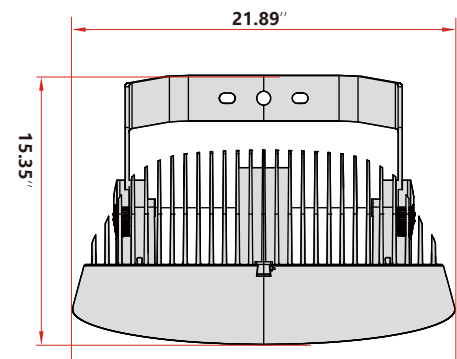

G5 LED STADIUM LIGHTING

1400W, 1500W, 1600W

FEATURES

- Very low windage area (EPA)
- Only 556mm in diameter can easily replace HID / MH / HPS fixtures on existing poles, wiring and mounting arms
- Light weight design ensures less force on poles
- Unique hollow design for excellent heat dissipation

DIMENSION & WEIGHT

PHOTOMETRICS

ORDERING INFORMATION

EXAMPLE PART #: ST-RSL - 1400 - NICHIA - MEANWELL- 3K- 70-15° - 100/277V

ST-RSL							
SERIES	WATTS	LED LIGHT SOURCE	DRIVER	CCT	CRI	LENS	INPUT POWER
ST-RSL	1400 1500 1600	NICHIA OSRAM	MEANWELL INVENTRONICS	3K-3000k 4K-4000k 5K-5000k 5.7K-5700k 6.5K-6500k	70 80 90	15°	100-277V 180-528V (Optional)

SPECIFICATIONS

Beam Angle | 15°

Lumen Output | 182,000LM / 195,000LM / 208,000LM

OPERATING TEMPERATURE | -40°C to 50°C

IP RATING | Standard with IP 65, IP66 is optional

LIFE TIME | 50,000hours

Other Details