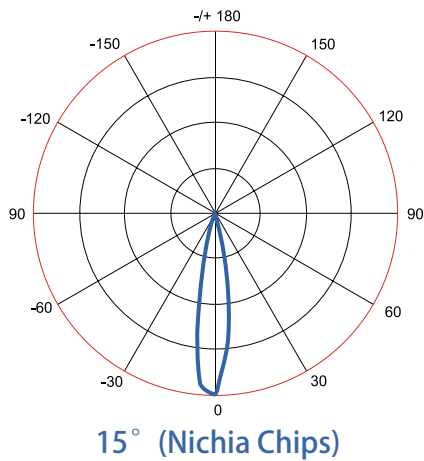

G5 LED STADIUM LIGHTING

1400W, 1500W, 1600W

FEATURES

- Very low windage area (EPA)
- Only 556mm in diameter can easily replace HID / MH / HPS fixtures on existing poles, wiring and mounting arms
- Light weight design ensures less force on poles
- Unique hollow design for excellent heat dissipation

DIMENSION & WEIGHT

PHOTOMETRICS

ORDERING INFORMATION

EXAMPLE PART #: ST-RSL - 1400 - NICHIA - MEANWELL- 3K- 70-15° - 100/277V

ST-RSL							
SERIES	WATTS	LED LIGHT SOURCE	DRIVER	CCT	CRI	LENS	INPUT POWER
ST-RSL	1400 1500 1600	NICHIA OSRAM	MEANWELL INVENTRONICS	3K-3000k 4K-4000k 5K-5000k 5.7K-5700k 6.5K-6500k	70 80 90	15°	100-277V 180-528V (Optional)