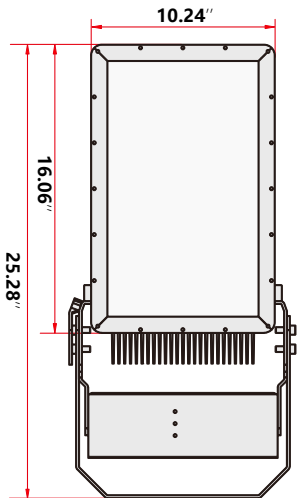

### DIMENSION & WEIGHT

★ HANDLE THREE VIEW DRAWING

② Left View

③ Vertical View

**FIXTURE WEIGHT : 23.54 lbs**

## PHOTOMETRICS

Chart 2: Isocandela Plot  
AVERAGE BEAM ANGLE(50%): 71.2 DEG