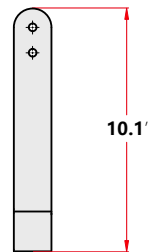

### DIMENSION & WEIGHT

★ HANDLE THREE VIEW DRAWING

② Left View

③ Vertical View

**FIXTURE WEIGHT : 23.54 lbs**

## PHOTOMETRICS

Chart 2: Isocandela Plot  
AVERAGE BEAM ANGLE(50%): 71.2 DEG