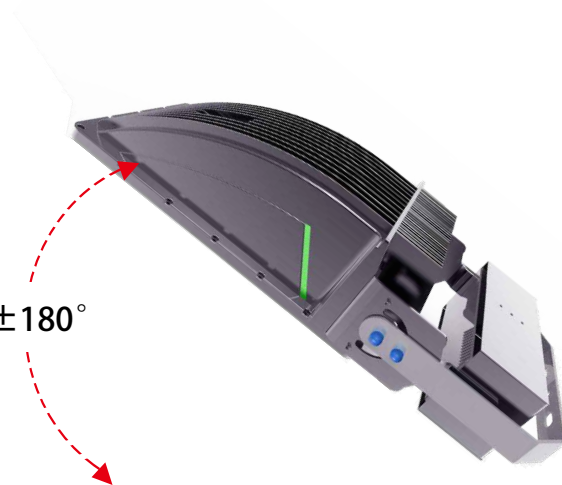

COVER ASYMMETRICAL

PROTECTIVE GRID

LOUVER ASYMMETRICAL

①

②

③

④

ADAPTERS NOTE: We can customize different types adapters and arms.

**ADJUSTABLE MOUNT**

±180°

Adjustable loop mounting bracket rotates 180° for convenient optical control and easy replacement of existing fixture installations.