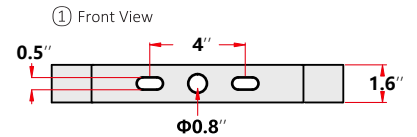

### DIMENSION & WEIGHT

★ HANDLE THREE VIEW DRAWING

② Left View

③ Vertical View

**FIXTURE WEIGHT : 23.54 lbs**

## PHOTOMETRICS

Chart 2: Isocandela Plot  
AVERAGE BEAM ANGLE(50%): 71.2 DEG