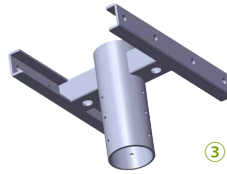

COVER ASYMMETRICAL

PROTECTIVE GRID

LOUVER ASYMMETRICAL

①

②

③

④

ADAPTERS NOTE: We can customize different types adapters and arms.

**ADJUSTABLE MOUNT**

±180°

Adjustable loop mounting bracket rotates 180° for convenient optical control and easy replacement of existing fixture installations.