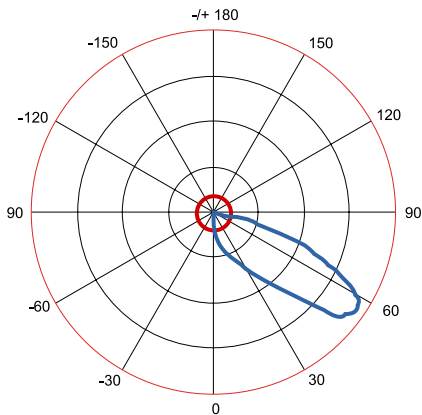

PHOTOMETRICS

Chart 2: Isocandela Plot
AVERAGE BEAM ANGLE(50%): 71.2 DEG

ORDERING INFORMATION

ST-G1-S1		NICHIA	MEANWELL			
SERIES	WATTS	LED LIGHT SOURCE	DRIVER	CCT	CRI	INPUT POWER
ST-G1-S1	100 150 200	NICHIA	MEANWELL	3K-3000k 4K-4000k 5K-5000k 5.7K-5700k 6.5K-6500k	70 80 90	100-277V 180-528V (Optional)

SPECIFICATIONS

Beam Angle | Asymmetric
Lumen Output | 13,000LM / 19,500LM / 26,000LM
OPERATING TEMPERATURE | -104°F to 122°F
IP RATING | IP 65
LIFE TIME | 50,000hours

LISTINGS

UL Listed
DLC Listed

Other Details

Fixture Material | Aluminum
Mounting | U-Bracket / Slip Fitter (optional)
Color | Grey(Other color available)
Warranty | 7 years
EPA | 0.75 ft²—1.25 ft²