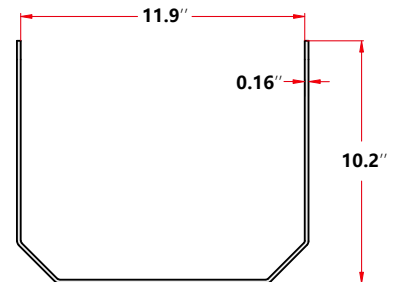

### DIMENSION & WEIGHT

★ HANDLE THREE VIEW DRAWING

② Left View

③ Vertical View

**FIXTURE WEIGHT : 23.54 lbs**

## PHOTOMETRICS

Chart 2: Isocandela Plot  
AVERAGE BEAM ANGLE(50%): 71.2 DEG