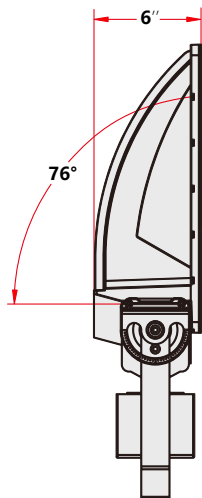

### DIMENSION & WEIGHT

★ HANDLE THREE VIEW DRAWING

② Left View

③ Vertical View

**FIXTURE WEIGHT : 23.54 lbs**

## PHOTOMETRICS

Chart 2: Isocandela Plot  
AVERAGE BEAM ANGLE(50%): 71.2 DEG

**ADJUSTABLE MOUNT**

±180°

Adjustable loop mounting bracket rotates 180° for convenient optical control and easy replacement of existing fixture installations.