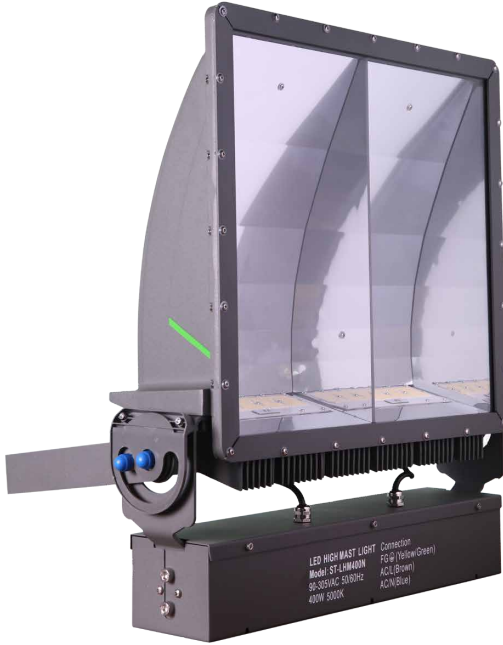

shinetoos®

The Future Shines Brighter Together

G1-S2

HIGH MAST LIGHTING

300W, 400W

APPLICATIONS

- Sporting facilities and stadium lighting
- High mast roadway lighting
- Airport security lighting
- International borders
- Industrial & Commercial parking lots
- Rail yard lighting