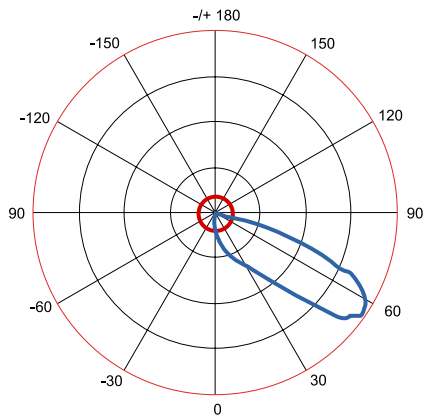

PHOTOMETRICS

ORDERING INFORMATION

ST-G1-S2		NICHIA	MEANWELL			
SERIES	WATTS	LED LIGHT SOURCE	DRIVER	CCT	CRI	INPUT POWER
ST-G1-S2	300 400	NICHIA	MEANWELL	3K-3000k 4K-4000k 5K-5000k 5.7K-5700k 6.5K-6500k	70 80 90	100-277V 180-528V (Optional)

SPECIFICATIONS

Beam Angle | Asymmetric
Lumen Output | 39,000LM / 52,000LM
OPERATING TEMPERATURE | -104°F to 122°F
IP RATING | IP 65
LIFE TIME | 50,000hours

LISTINGS

UL Listed
DLC Listed

Other Details

Fixture Material | Aluminum
Mounting | U-Bracket / Slip Fitter (optional)
Color | Grey (Other color available)
Warranty | 7 years
EPA | 0.75 ft² — 1.25 ft²