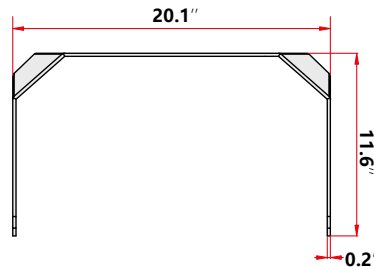

② Left View

③ Vertical View