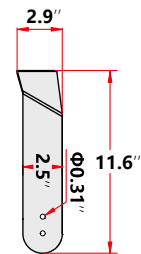

shinetoos®

The Future Shines Brighter Together

G1-S2

HIGH MAST LIGHTING

300W, 400W

APPLICATIONS

- Sporting facilities and stadium lighting
- High mast roadway lighting
- Airport security lighting
- International borders
- Industrial & Commercial parking lots
- Rail yard lighting

DIMENSION & WEIGHT

★ HANDLE THREE VIEW DRAWING

① Front View

② Left View

③ Vertical View

FIXTURE WEIGHT : 43 lbs

Shinetoos Lighting USA LLC