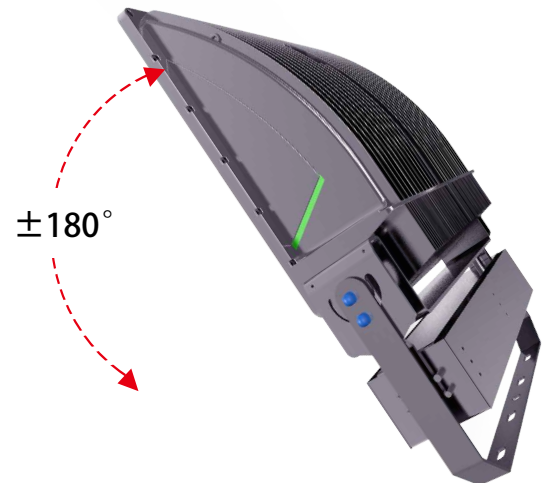

SPECIFICATIONS

Beam Angle | Asymmetric
Lumen Output | 39,000LM / 52,000LM
OPERATING TEMPERATURE | -104°F to 122°F
IP RATING | IP 65
LIFE TIME | 50,000hours

LISTINGS

UL Listed
DLC Listed

Other Details

Fixture Material | Aluminum
Mounting | U-Bracket / Slip Fitter (optional)
Color | Grey (Other color available)
Warranty | 7 years
EPA | 0.75 ft² — 1.25 ft²

SPARE PARTS (Order accessories as separate part number from your Fixture Model No.)

COVER ASYMMETRICAL

PROTECTIVE GRID

LOUVER ASYMMETRICAL

①

②

③

④

ADAPTERS NOTE: We can customize different types adapters and arms.

ADJUSTABLE MOUNT

Adjustable loop mounting bracket rotates 180° for convenient optical control and easy replacement of existing fixture installations.