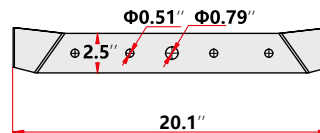

★ HANDLE THREE VIEW DRAWING

① Front View