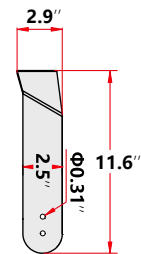

shinetoos®

The Future Shines Brighter Together

UL: E361637

G1-S2

HIGH MAST LIGHTING

300W, 400W

APPLICATIONS

- Sporting facilities and stadium lighting
- High mast roadway lighting
- Airport security lighting
- International borders
- Industrial & Commercial parking lots
- Rail yard lighting

DIMENSION & WEIGHT

★ HANDLE THREE VIEW DRAWING

① Front View

② Left View

③ Vertical View

FIXTURE WEIGHT : 43 lbs

Shinetoos Lighting USA LLC