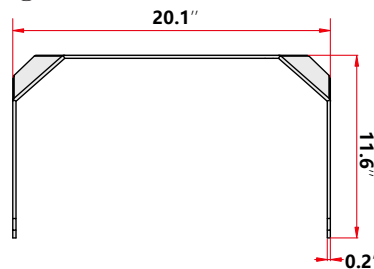

② Left View

③ Vertical View