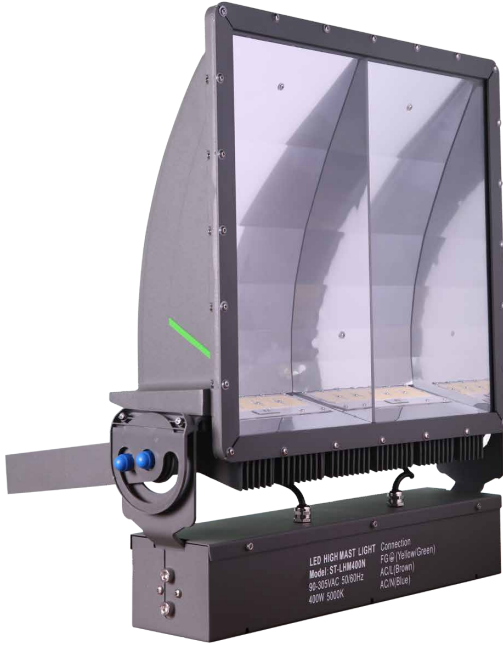

UL: E361637

G1-S2

HIGH MAST LIGHTING

300W, 400W

APPLICATIONS

- Sporting facilities and stadium lighting
- High mast roadway lighting
- Airport security lighting
- International borders
- Industrial & Commercial parking lots
- Rail yard lighting