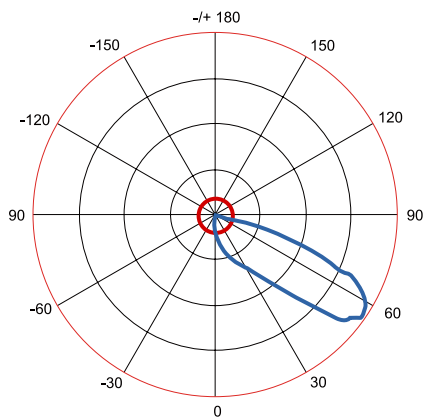

PHOTOMETRICS

ORDERING INFORMATION

ST-G1-S2		NICHIA	MEANWELL			
SERIES	WATTS	LED LIGHT SOURCE	DRIVER	CCT	CRI	INPUT POWER
ST-G1-S2	300 400	NICHIA	MEANWELL	3K-3000k 4K-4000k 5K-5000k 5.7K-5700k 6.5K-6500k	70 80 90	100-277V 180-528V (Optional)

SPECIFICATIONS

Beam Angle | Asymmetric
Lumen Output | 39,000LM / 52,000LM
OPERATING TEMPERATURE | -104°F to 122°F
IP RATING | IP 65
LIFE TIME | 50,000hours

LISTINGS

UL Listed
DLC Listed

Other Details

Fixture Material | Aluminum
Mounting | U-Bracket / Slip Fitter (optional)
Color | Grey (Other color available)
Warranty | 7 years
EPA | 0.75 ft² — 1.25 ft²