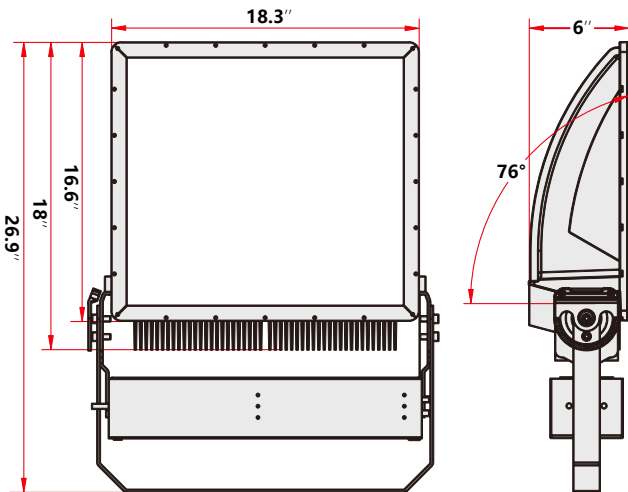

DIMENSION & WEIGHT