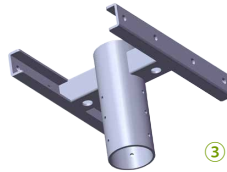

SPARE PARTS (Order accessories as separate part number from your Fixture Model No.)

COVER ASYMMETRICAL

PROTECTIVE GRID

LOUVER ASYMMETRICAL

①

②

③

④

ADAPTERS NOTE: We can customize different types adapters and arms.

ADJUSTABLE MOUNT

Adjustable loop mounting bracket rotates 180° for convenient optical control and easy replacement of existing fixture installations.