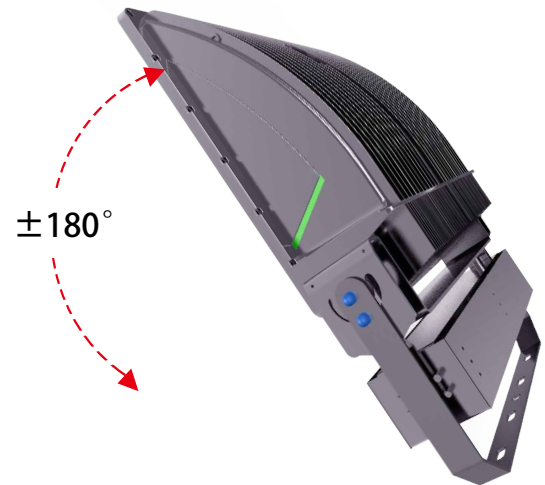

SPECIFICATIONS

Beam Angle | Asymmetric
Lumen Output | 39,000LM / 52,000LM
OPERATING TEMPERATURE | -104°F to 122°F
IP RATING | IP 65
LIFE TIME | 50,000hours

LISTINGS

UL Listed
DLC Listed

Other Details

Fixture Material | Aluminum
Mounting | U-Bracket / Slip Fitter (optional)
Color | Grey (Other color available)
Warranty | 7 years
EPA | 0.75 ft² — 1.25 ft²

SPARE PARTS (Order accessories as separate part number from your Fixture Model No.)

COVER ASYMMETRICAL

PROTECTIVE GRID

LOUVER ASYMMETRICAL

①

②

③

④

ADAPTERS NOTE: We can customize different types adapters and arms.

ADJUSTABLE MOUNT

Adjustable loop mounting bracket rotates 180° for convenient optical control and easy replacement of existing fixture installations.