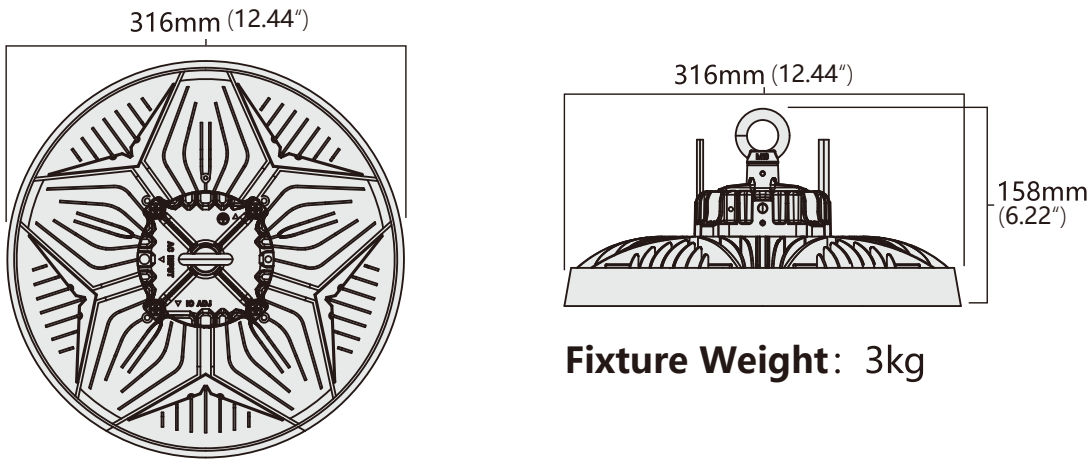

150LM/W -20°— +45°

DIMENSIONS & WEIGHT

ORDERING INFORMATION-----STANDARD

MODEL NUMBER	LED LIGHT SOURCE	DRIVER	SYSTEM WATTAGE	CCT	CRI
ST-AIOHBL100	Philips / Osram	Lifud	100W	5700K	>70
ST-AIOHBL150	Philips / Osram	Lifud	150W	5700K	>70
ST-AIOHBL200	Philips / Osram	Lifud	200W	5700K	>70

SPECIFICATIONS-----STANDARD

Beam Angle | 60° / 90° / 120°
 Lumen Output | 15,000LM / 22,500LM / 30,000LM
 OPERATING TEMPERATURE | -40°C to 50°C
 IP RATING | IP 20 / IP 65
 LIFE TIME | 50,000hours

LISTINGS