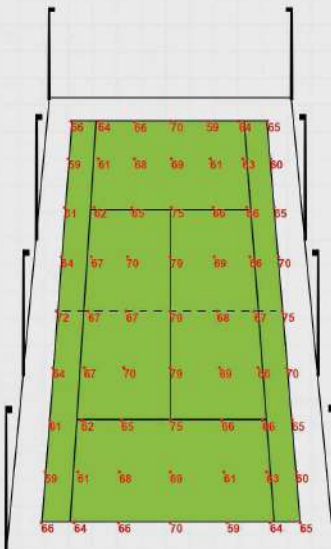

PROTECTIVE GRID

LOUVER ASYMMETRICAL

20' High Center Court Layout

6×20'

6 PCS 400W LED

6×ST-LHM400N

24' High Center Court Layout

8×24'