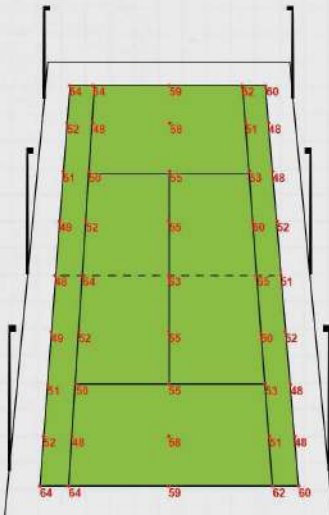

Before w/arms

After w/o arms

Different Mounting options to fit your court needs

• Square Pole

• Multi-use

• Round pole

• Accessories

COVER ASYMMETRICAL

PROTECTIVE GRID

LOUVER ASYMMETRICAL

20' High Center Court Layout

6×20'

6 PCS 400W LED

6×ST-LHM400N

24' High Center Court Layout

8×24'