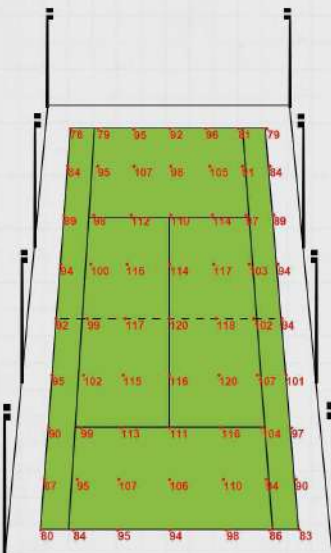

PROTECTIVE GRID

LOUVER ASYMMETRICAL

20' High Center Court Layout

6×20'

6 PCS 400W LED

6×ST-LHM400N

24' High Center Court Layout

8×24'

8 PCS 400W LED

8×ST-LHM400N

24' High Stadium Court Layout

16×24'

16 PCS 400W LED

16×ST-LHM400N