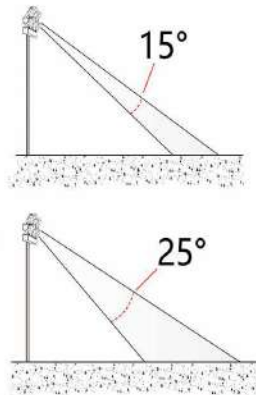

Football Field