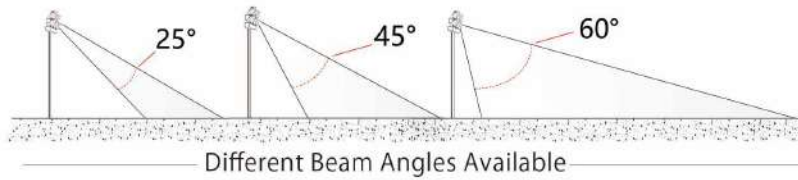

# G4 LED Stadium Lighting

300W 400W 500W 600W

OSRAM  INVENTRONICS

- Only 352mm (13.9") in Diameter, 9.75 kg (21.45 lbs) (Remote Drivers)
- EPA: 0.045 m<sup>2</sup> — 0.094 m<sup>2</sup> (EPA: 0.45 ft<sup>2</sup> — 0.94 ft<sup>2</sup>)
- Adapters: We Can Customize Different Types Adapters and Arms.