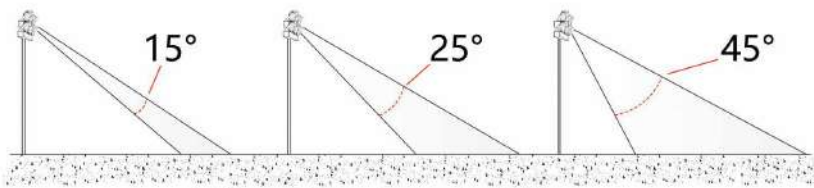

G2 LED Stadium Lighting

500W 600W 800W 1000W 1200W

NICHIA OSRAM MAW **INVENTRONICS**

- Only 442mm (17.4") in Diameter, 24 kg (52.8 lbs) (Remote Drivers)
- EPA: 0.058 m²— 0.138 m² (EPA: 0.58 ft²— 1.38 ft²)
- Adapters: We Can Customize Different Types Adapters and Arms.

G2 RGB

Different Beam Angles Available