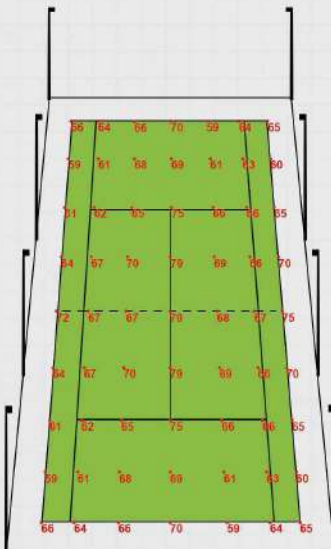

### • Round pole

### • Accessories

COVER ASYMMETRICAL

PROTECTIVE GRID

LOUVER ASYMMETRICAL

## 20' High Center Court Layout

6×20'

6 PCS 400W LED

6×ST-LHM400N