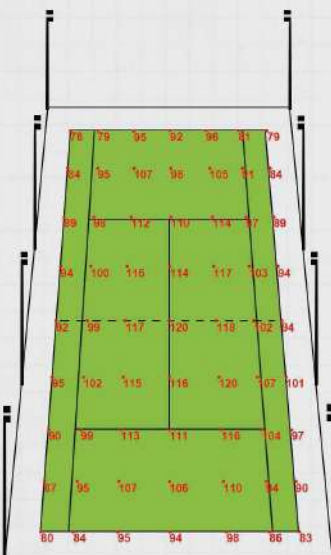

## 20' High Center Court Layout

6×20'

6 PCS 400W LED

6×ST-LHM400N

## 24' High Center Court Layout

8×24'

8 PCS 400W LED

8×ST-LHM400N

## 24' High Stadium Court Layout

16×24'

16 PCS 400W LED

16×ST-LHM400N