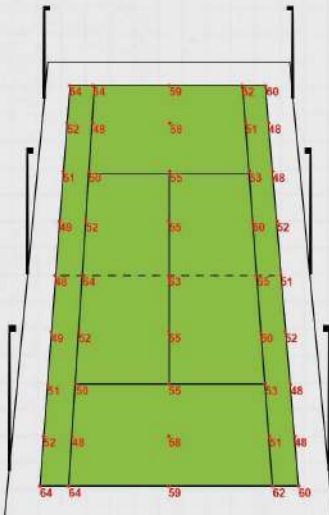

### • Accessories

COVER ASYMMETRICAL

PROTECTIVE GRID

LOUVER ASYMMETRICAL

## 20' High Center Court Layout

6×20'

6 PCS 400W LED

6×ST-LHM400N