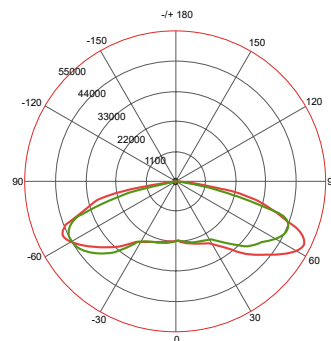

Chart 2: Isocandela Plot
AVERAGE BEAM ANGLE(50%): 162.0 DEG

■ C0/180, 165.7
■ C90/270, 158.3

TYPE V

ORDERING INFORMATION

ST-LAL		CREE	MOONS			
SERIES	WATTS	LED LIGHT SOURCE	DRIVER	CCT	CRI	INPUT POWER
ST-LAL	70	CREE	MOONS	3K-3000k	70	100-277V
	100			4K-4000k	80	180-528V (Optional)
	150			5K-5000k	90	
	200			5.7K-5700k		
	240			6.5K-6500k		
	300					

SPECIFICATIONS

Beam Angle | TYPE III / TYPE IV / TYPE V

Lumen Output | 9,800LM / 14,000LM / 21,000LM
28,000LM / 33,600LM / 42,000LM

OPERATING TEMPERATURE | -104°F to 122°F

IP RATING | IP 65

LIFE TIME | 50,000hours

LISTINGS

ETL Listed

DLC Listed

Other Details

Fixture Material | Aluminum

Mounting | Slip Fitter / Yoke Mounting
Arm Mounting / Trunnion

Color | Bronze / White / Black

Warranty | 5 years

Maintenace | Toolless design