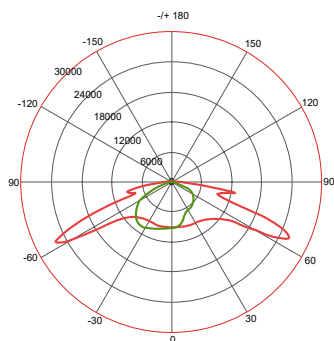

PHOTOMETRICS

Chart 2: Isocandela Plot
AVERAGE BEAM ANGLE(50%): 140.8 DEG

■ C0/180, 165.5
■ C90/270, 116.1

TYPE III