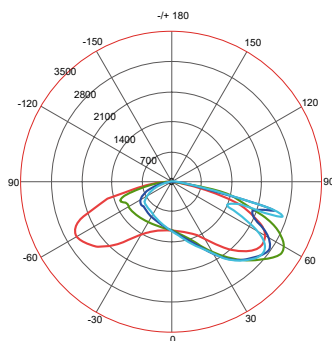

Chart 2: Isocandela Plot
AVERAGE BEAM ANGLE(50%): 104.0 DEG

■ C0/180, 159.6
■ C30/210, 55.6
■ C60/240, 63.2
■ C90/270, 137.6

TYPE IV