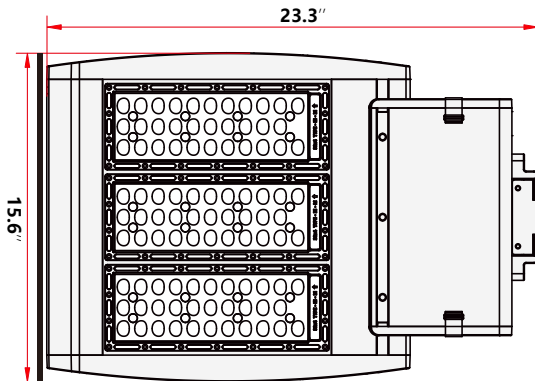

DIMENSION & WEIGHT

FIXTURE WEIGHT : 24.94 lbs

Shinetoos Lighting USA LLC